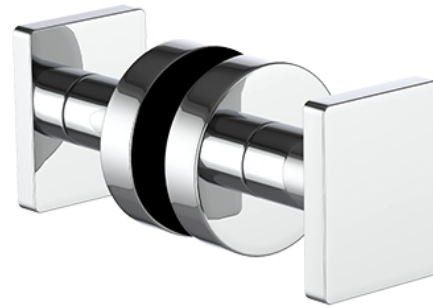

## FEATURES

- Premium 304 Grade Stainless Steel
- Solid Mount Construction
- Concealed Installation Hardware
- Solid End Cap provided for side opposite to the door for a seamless look

Double Knob shown  
with a Medium Rosette

Medium Rosette  
(Dia 1 1/4")

Large Rosette  
(Dia 1 1/2")