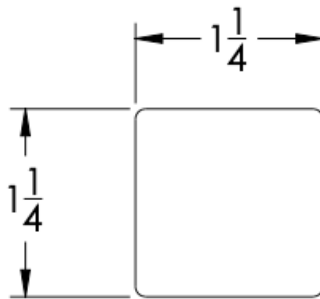

Medium Rosette  
(Dia 1 1/4")

Large Rosette  
(Dia 1 1/2")

No Rosette	Medium Rosette (Dia 1 1/4")	Large Rosette (Dia 1 1/2")
FRS-KND-NR	FRS-KND-MR	FRS-KND-LR

FRONT

SIDE

TOP

 Medium Rosette  
(Dia 1 1/4")

 Large Rosette  
(Dia 1 1/2")

**Installation Notes:** Diameter of glass hole for installation is as follows: