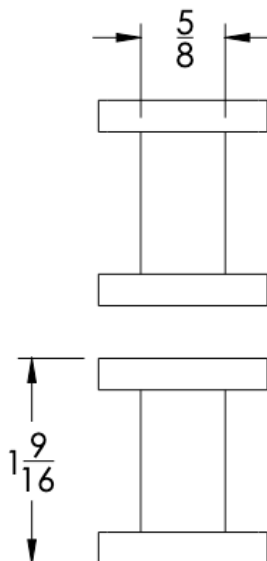

Medium Rosette  
(Dia 1 1/4")

Large Rosette  
(Dia 1 1/2")

No Rosette	Medium Rosette (Dia 1 1/4")	Large Rosette (Dia 1 1/2")
FRS-KND-NR	FRS-KND-MR	FRS-KND-LR

FRONT

SIDE

TOP

 Medium Rosette  
(Dia 1 1/4")

 Large Rosette  
(Dia 1 1/2")

**Installation Notes:** Diameter of glass hole for installation is as follows:

- For Medium Rosette(-MR) and Large Rosette (-LR) the hole diameter is 1/2"
- For No Rosette (-NR) the hole diameter is 5/16"

Standard hardware supplied can accommodate glass thicknesses 1/4" to 1/2". Please contact us for custom hardware in case glass thickness exceeds 1/2".

Dimensions in inches

NOTE: Dimensions subject to change without notice.