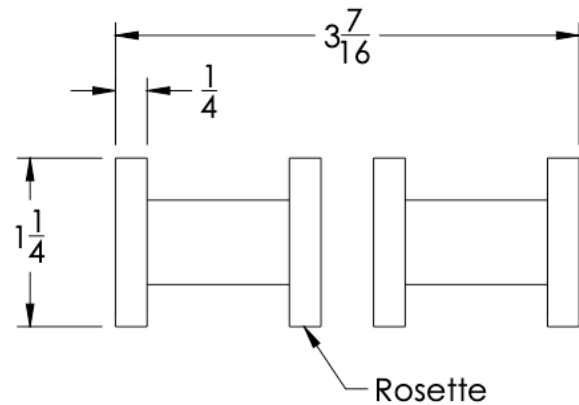

## FEATURES

- Premium 304 Grade Stainless Steel
- Solid Mount Construction
- Concealed Installation Hardware
- Solid End Cap provided for side opposite to the door for a seamless look

Double Knob shown  
with a Medium Rosette

No Rosette	Medium Rosette (Dia 1 1/4")	Large Rosette (Dia 1 1/2")
FRS-KND-NR	FRS-KND-MR	FRS-KND-LR

FRONT

SIDE

TOP

 Medium Rosette  
(Dia 1 1/4")

 Large Rosette  
(Dia 1 1/2")

**Installation Notes:** Diameter of glass hole for installation is as follows:

- For Medium Rosette(-MR) and Large Rosette (-LR) the hole diameter is 1/2"
- For No Rosette (-NR) the hole diameter is 5/16"

Standard hardware supplied can accommodate glass thicknesses 1/4" to 1/2". Please contact us for custom hardware in case glass thickness exceeds 1/2".